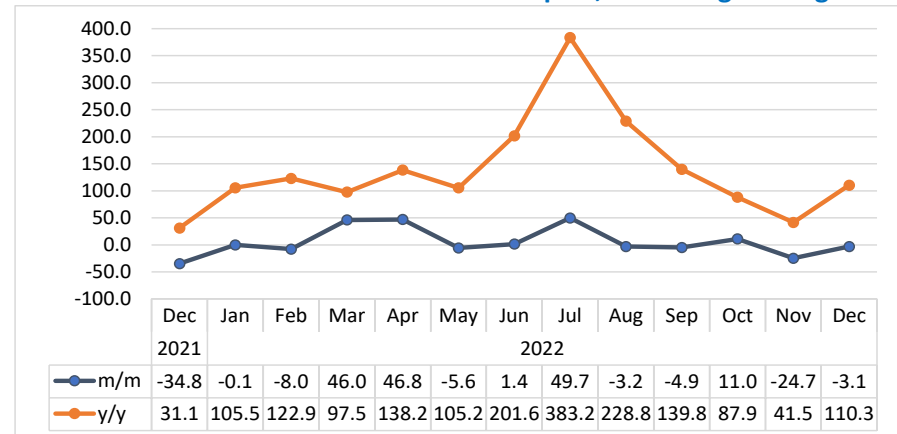

Chart 4: Arrivals Index for Hosea Kutako Airport, Percentage Change

- The **Arrivals Index for Hosea Kutako Airport** (Chart 4) declined on a monthly basis, by 3.1 percent in December 2022, relative to a reduction of 24.7 percent posted a month earlier. Annually, the index increased by 110.3 percent.
- During December 2022, the number of passengers that arrived via Hosea Kutako Airport declined to 26 045 passengers, compared to 26 883 passengers recorded in November 2022, while the number of passengers increased when compared to 12 383 passengers recorded in the corresponding month of 2021.