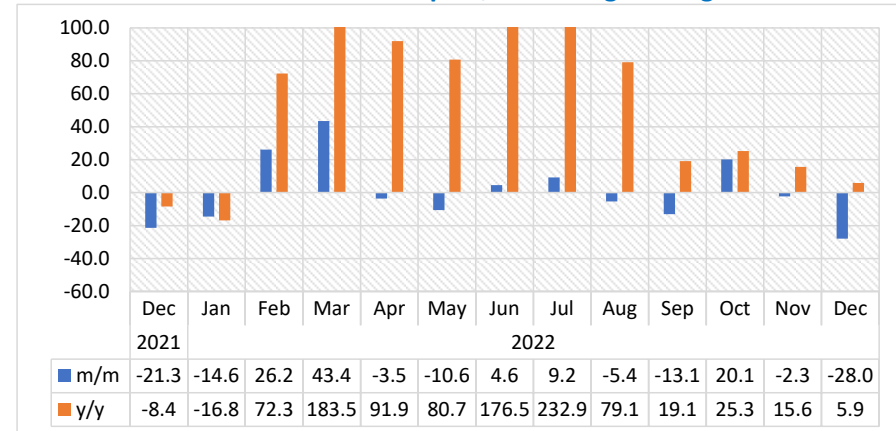

Chart 2: Arrivals Index for Eros Airport, Percentage Change¹

- The **Arrivals Index for Eros Airport** (Chart 2) declined monthly by 28.0 percent in December 2022, downward from a reduction of 2.3 percent recorded in the preceding month. However, the index registered an increase of 5.9 percent year on year.
- The number of passengers that arrived in December 2022 via Eros Airport declined to 2 531 passengers, in contrast to 3 513 passengers registered in the preceding month of 2022, while arrival increased when compared to 2 391 passengers registered in December 2021.