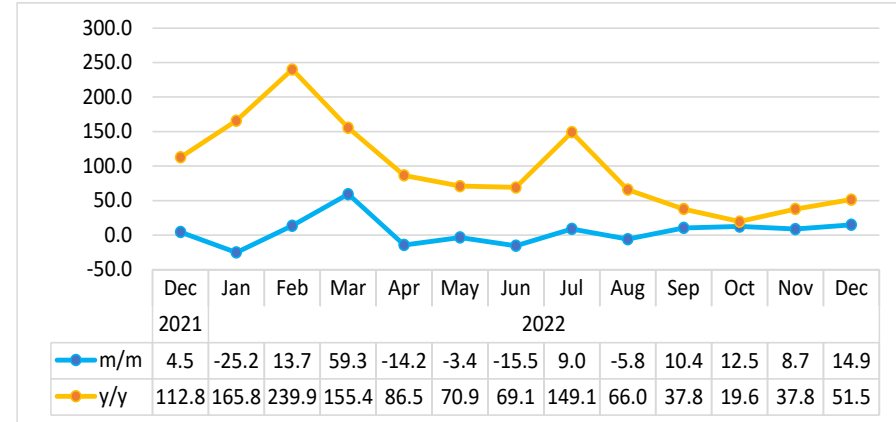

Chart 6: Arrivals Index for Walvis Bay, Percentage Change

- The **Arrivals Index for Walvis Bay Airport** (Chart 6) increased monthly, recording a growth of 14.9 percent in December 2022, an improvement when compared to a growth of 8.7 percent registered in the preceding month. Annually, the index recorded an increase of 51.5 percent.
- In absolute terms, a total number of 3 837 passengers arrived in December 2022 via Walvis Bay airport compared to 2 532 passengers registered in the corresponding month of 2021.

² This graph is limited to -60 percent and 100 percent for better presentation.