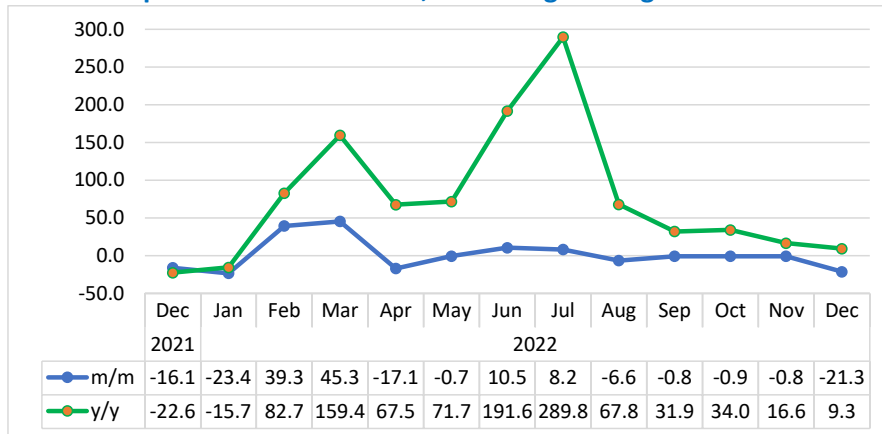

Chart 3: Departures Index for Eros, Percentage Change

- The Index of **Departures for Eros Airport** (Chart 3) declined by 21.3 percent on monthly basis, in December 2022, when compared to a marginal reduction of 0.8 percent recorded in the preceding month.
- The number of passengers that departed through Eros Airport in December 2022 stood at 2 605 passengers, from 2 384 passengers registered in the corresponding month of 2021.