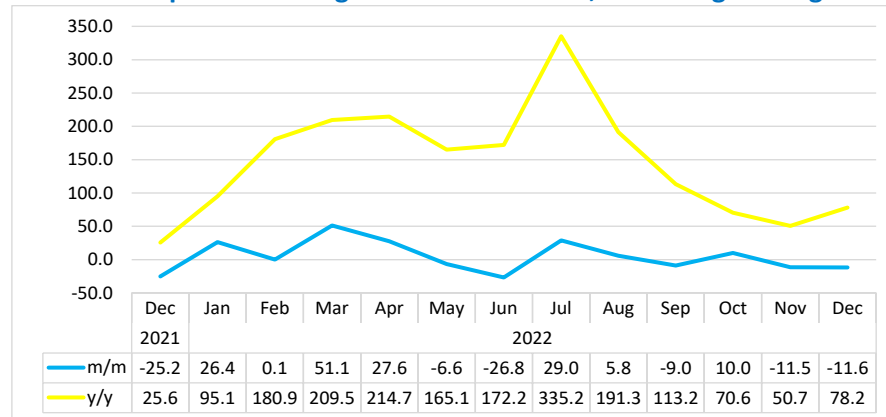

TRAVELERS ARRIVALS & DEPARTURES REPORT DECEMBER 2022

Chart 1: Composite Passenger Movement Index, Percentage Change

- The **Composite Passenger Movement Index** (consisting of regional, international, and domestic arrivals and departures of passengers at airports) declined monthly by 11.6 percent in December 2022, compared to a reduction of 11.5 percent registered in the previous month. Conversely, the index recorded an increase of 78.2 percent year on year (Chart 1).
- The decline registered monthly was mainly observed from declines in the movement of passengers across most airports except for Walvis Bay and Luderitz airports that registered an increase in passenger movements.
- In absolute terms, a total of 66 427 passengers were recorded at airport terminals across the country during the review month, as opposed to 75 138 passengers registered in November 2022. Hosea Kutako International airport accounted for 76.7 percent followed by Walvis Bay airport (11.2%), Eros airport (7.7%), Ya Toivo airport (2.8%),

- The **Arrivals Index for Eros Airport** (Chart 2) declined monthly by 28.0 percent in December 2022, downward from a reduction of 2.3 percent recorded in the preceding month. However, the index registered an increase of 5.9 percent year on year.
- The number of passengers that arrived in December 2022 via Eros Airport declined to 2 531 passengers, in contrast to 3 513 passengers registered in the preceding month of 2022, while arrival increased when compared to 2 391 passengers registered in December 2021.