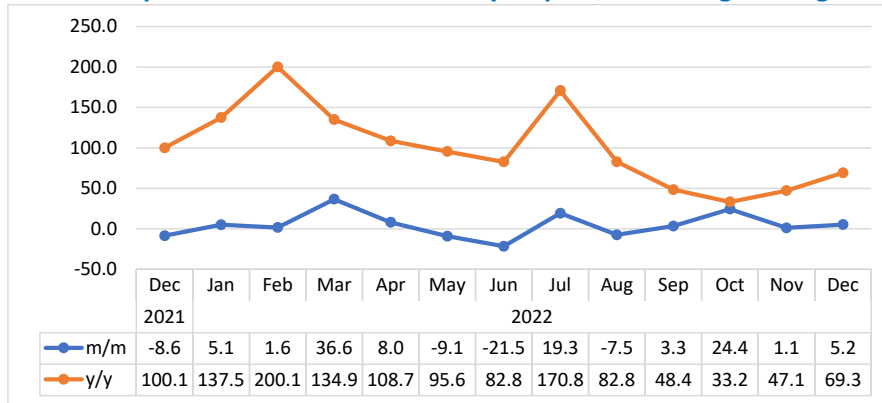

Chart 7: Departures Index for Walvis Bay Airport, Percentage Change

- The Index for **Departures for Walvis Bay Airport** (Chart 7) increased monthly by 5.2 percent in December 2022, compared to a growth of 1.1 percent registered in the previous month.
- In absolute terms, the number of passengers that departed via Walvis Bay airport in December 2022 increased, registering 3 604 passengers from 2 129 passengers recorded in the corresponding month of 2021.