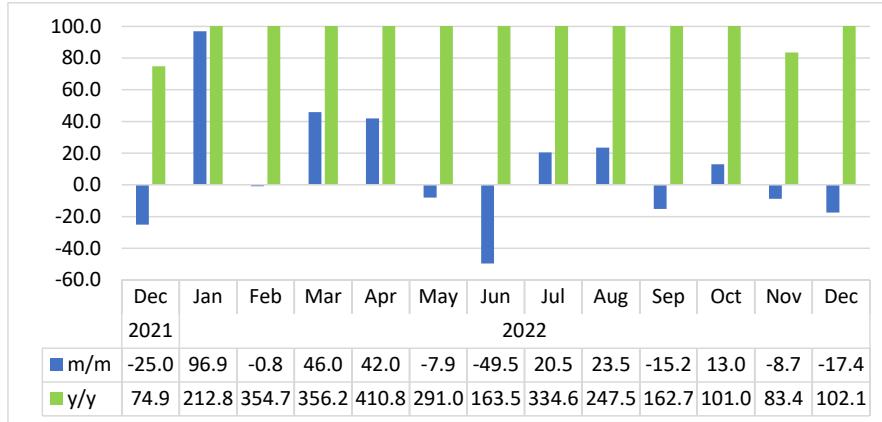

Chart 5: Departures Index for Hosea Kutako, Percentage Change²

- The **Departures Index for Hosea Kutako Airport** (Chart 5) declined monthly by 17.4 percent in December 2022, compared to a reduction of 8.7 percent posted a month earlier.
- In absolute terms, the number of passengers that departed via Hosea Kutako airport declined to 24 900 passengers in December 2022, compared to 30 139 passengers in November 2022 and 12 319 passengers registered in the corresponding month of 2021.